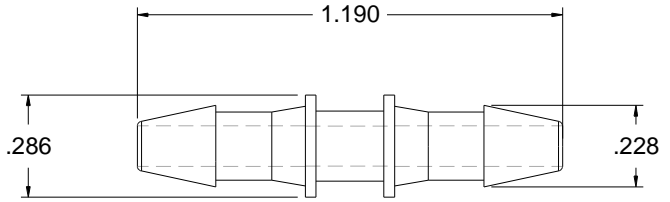

Ø.114

Glenco Fittings LLC	Part # 0304
For reference only Dimensions are in inches.	Coupler for 5/32" ID tubing.